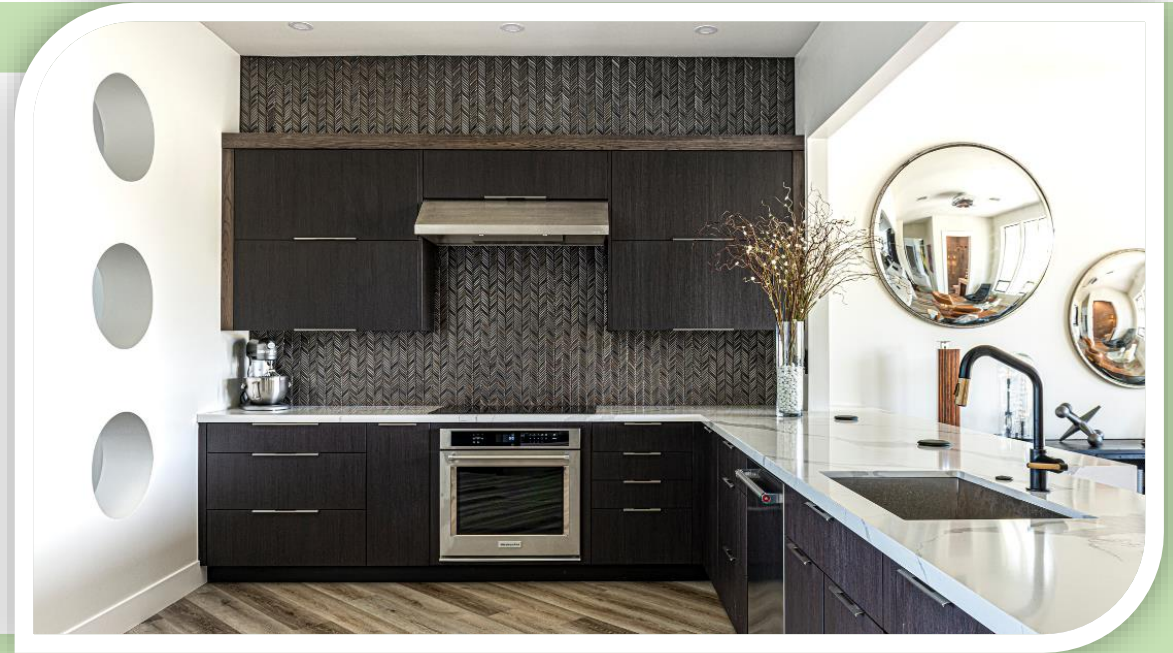

Floating Vanity End Panel