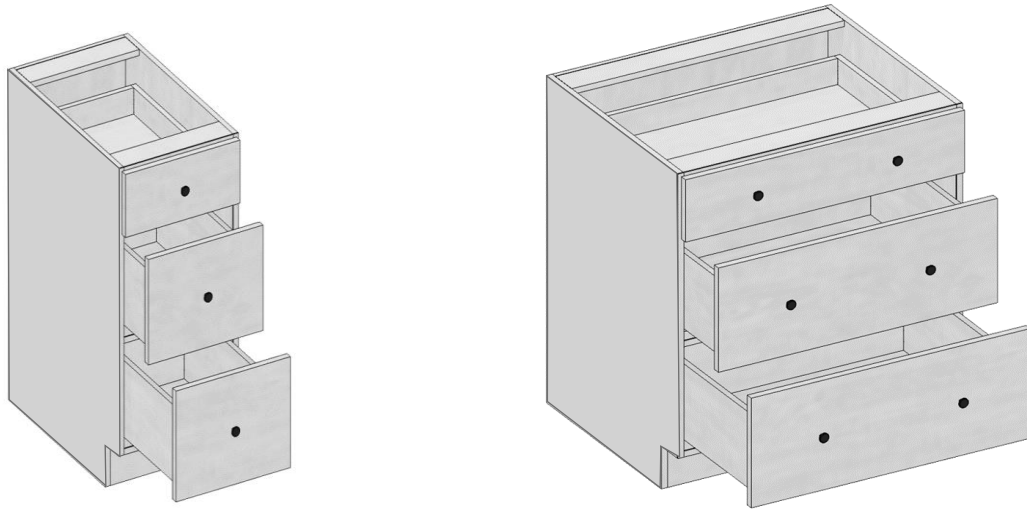

Model	B09FHD	B12FHD	B15FHD	B18FHD	B21FHD
Width	9"	12"	15"	18"	21"
Depth	24"	24"	24"	24"	24"
Height	34.5"	34.5"	34.5"	34.5"	34.5"
Adj.Shelf	1	1	1	1	1

*** All base cabinets can be used as sink base

Model	B24FHD	B27FHD	B30FHD	B33FHD	B36FHD
Width	24"	27"	30"	33"	36"
Depth	24"	24"	24"	24"	24"
Height	34.5"	34.5"	34.5"	34.5"	34.5"
Adj.Shelf	1	1	1	1	1

Base Cabinets- 2 Drawer Base

Model	2DB24	2DB30	2DB36
Width	24"	30"	36"
Depth	24"	24"	24"
Height	34.5"	34.5"	34.5"
Drawer	Top & Bottom: 15" H		

Kitchen – Base Cabinets

Base Cabinets- 3 Drawer Base

Model	DB12	DB15	DB18	DB21	DB24	DB27	DB30	DB33	DB36
Width	12"	15"	18"	21"	24"	27"	30"	33"	36"
Depth	24"	24"	24"	24"	24"	24"	24"	24"	24"
Height	34.5"	34.5"	34.5"	34.5"	34.5"	34.5"	34.5"	34.5"	34.5"
Drawer	Top: 6" H / Middle: 12"H / Bottom: 12"H								

Base Cabinets- Microwave Base

Model	BMC30
Width	30"
Depth	24"
Height	34.5"
Open	28.5"x16"

Kitchen – Base Cabinets

Base Cabinets- Lazy Susan

Model	BLS33	BLS36
Width	33"	36"
Depth	24"	24"
Height	34.5"	34.5"
Door size	9"	12"

Matching Accessory Insert

*** sold separately

Model	BCTRAY33	BCTRAY36
Trays	2	2

Kitchen – Base Cabinets

Base Cabinets – Blind Cabinet

Model	BBC42-18FHD
Width	42"
Depth	24"
Height	34.5"
Door	18"
Adj.Shelf	1
Pull	3"- 6"