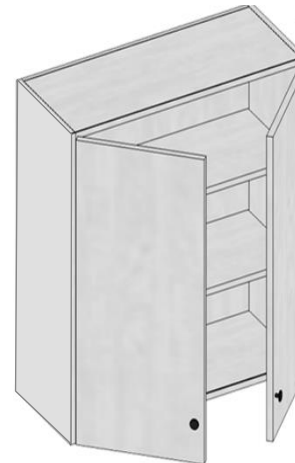

Model	W2436	W2736	W3036	W3336	W3636
Width	24"	27"	30"	33"	36"
Depth	12"	12"	12"	12"	12"
Height	36"	36"	36"	36"	36"
Adj.Shelf	2	2	2	2	2