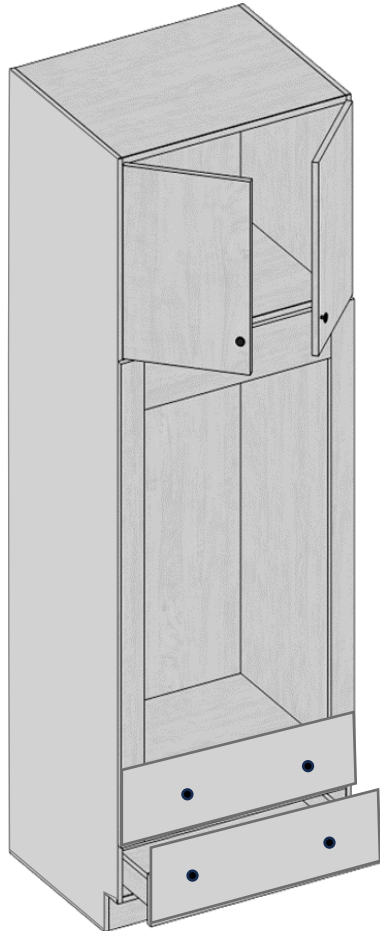

Matching Accessory Insert

*** sold separately

Model	BCTRAY33	BCTRAY36
Trays	2	2

Kitchen – Base Cabinets

Base Cabinets – Blind Cabinet

Model	BBC42-18FHD
Width	42"
Depth	24"
Height	34.5"
Door	18"
Adj.Shelf	1
Pull	3"- 6"

Kitchen – Wall Cabinets

Horizontal Wall Cabinets- Lift Up

Model	W3015BF	W3018BF
Width	30"	36"
Depth	12"	12"
Height	15"	18"
Adj.Shelf	0	0

Horizontal Wall Cabinets- Bi-Fold Lift Up

Model	W3030BF	W3630BF	W3036BF	W3636BF
Width	30"	36"	30"	36"
Depth	12"	12"	12"	12"
Height	30"	30"	36"	36"
Adj.Shelf	2	2	2	2

Kitchen – Tall Cabinets

Tall Cabinets- Pantry

Model	PC188424	PC189024	PC189624
Width	18"	18"	18"
Depth	24"	24"	24"
Height	84"	90"	96"
Adj.Shelf	3	4	4
Doors	30"H / 49" H	36"H / 49" H	42"H / 49" H

Model	PC248424	PC249024	PC249624
Width	24"	24"	24"
Depth	24"	24"	24"
Height	84"	90"	96"
Adj.Shelf	3	4	4
Doors	30"H / 49" H	36"H / 49" H	42"H / 49" H

Model	PC308424	PC309024	PC309624
Width	30"	30"	24"
Depth	24"	24"	24"
Height	84"	90"	96"
Adj.Shelf	3	4	4
Doors	30"H/ 49"H	36"H/ 49"H	42"H/ 49"H

Kitchen – Tall Cabinets

Tall Cabinets- Oven/Microwave

Model	OC308424	OC309024	OC309624
Width	30"	30"	30"
Depth	24"	24"	24"
Height	84"	90"	96"
Door	12" H	18" H	24" H
Drawer	2- 11" H		
Opening	29" x 48"		