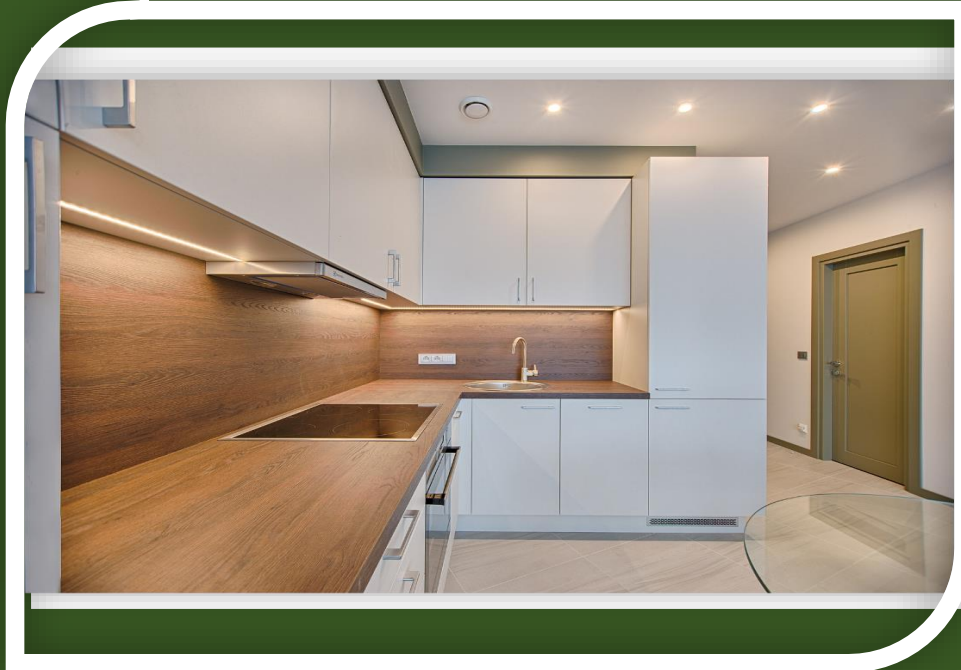

Model	SP09-L	SP09-R
Width	9"	9"
Depth	24"	24"
Height	34.5"	34.5"

*** sold separately

Model	SR09-L	SR09-R
Tiers	3	3

Matching Accessory Insert

Kitchen – Wall Cabinets

Wall Cabinets- 24" Deep

Model	W361224	W361824	W362424
Width	36"	36"	36"
Depth	24"	24"	24"
Height	12"	18"	24"
Adj.Shelf			1