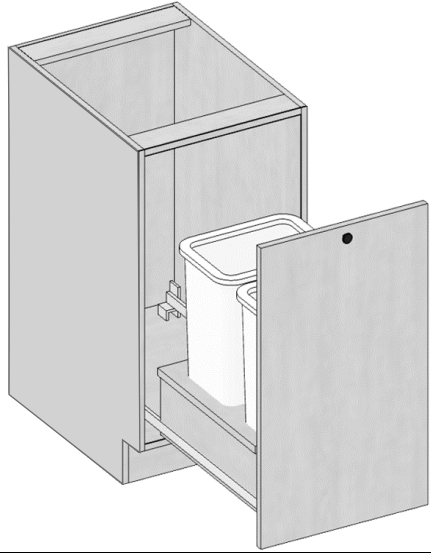

Matching Accessory Insert

*** sold separately

Model	BCTRAY33	BCTRAY36
Trays	2	2

Kitchen – Base Cabinets

Base Cabinets – Blind Cabinet

Model	BBC42-18FHD
Width	42"
Depth	24"
Height	34.5"
Door	18"
Adj.Shelf	1
Pull	3"- 6"

Matching Accessory Insert

*** sold separately

Model	BC-TRAY L	BC-TRAY-R
Trays	2	2

Base Cabinets- Corner Sink Base

Model	CSB36
Width	36"
Depth	24"
Height	34.5"
Door	21"

Base Cabinets- Farm Sink Base

Model	FSB36
Width	36"
Depth	24"
Height	34.5"
Sink	33"

*** will have to be cut out from customer

Kitchen – Base Cabinets

Base Cabinets – Trash Pull out

Model	B18FHD
Width	18"
Depth	24"
Height	34.5"
Bins	2

*** sold separately

Model	
Trash Kit	1

Base Cabinets – Spice Rack

Model	SP09-L	SP09-R
Width	9"	9"
Depth	24"	24"
Height	34.5"	34.5"

*** sold separately

Model	SR09-L	SR09-R
Tiers	3	3

Matching Accessory Insert

Kitchen – Wall Cabinets

Wall Cabinets- 24" Deep

Model	W361224	W361824	W362424
Width	36"	36"	36"
Depth	24"	24"	24"
Height	12"	18"	24"
Adj.Shelf			1