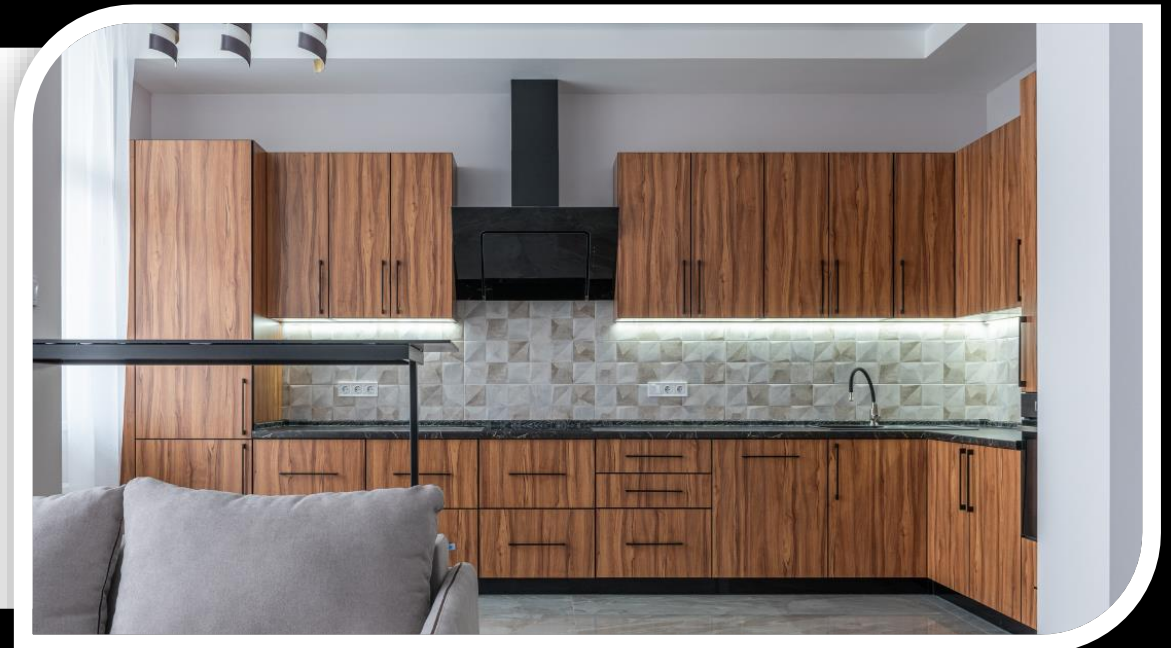

Base Cabinets- Microwave Base

Model	BMC30
Width	30"
Depth	24"
Height	34.5"
Open	28.5"x16"

Kitchen – Base Cabinets

Base Cabinets- Lazy Susan

Model	BLS33	BLS36
Width	33"	36"
Depth	24"	24"
Height	34.5"	34.5"
Door size	9"	12"