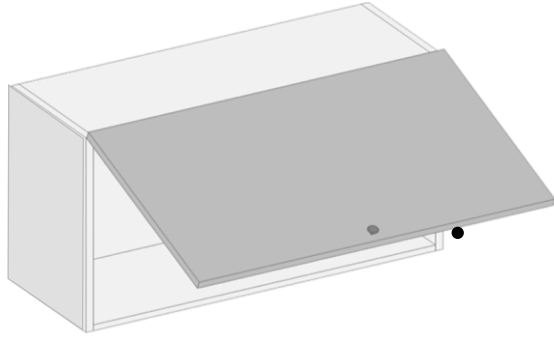

Kitchen – Wall Cabinets

Horizontal Wall Cabinets- Lift Up