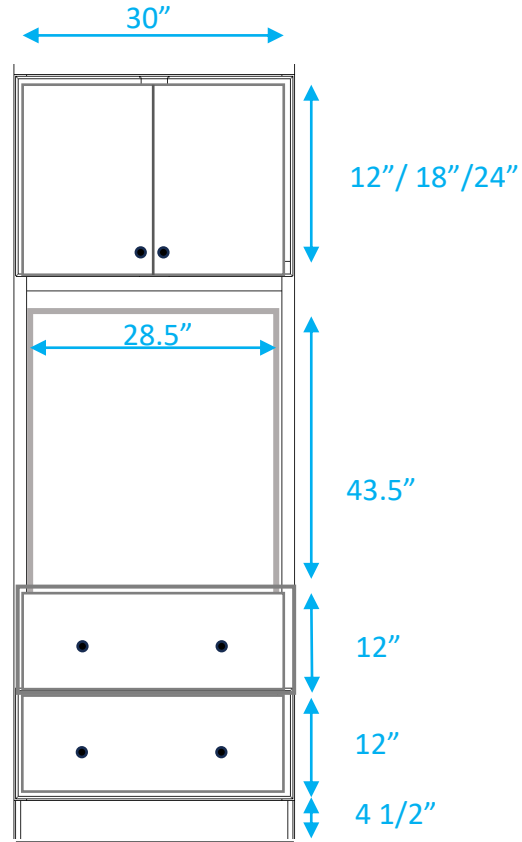

Model	WLS243012	WLS2436	WLS2442
Width	24"	24"	24"
Depth	24"	24"	24"
Height	30"	36"	42"
Adj.Shelf	2	2	3

Metal Frame – Glass Door

Model	WG1230	WG1530	WG1830	WDCG243012
Width	12"	15"	18"	15.5"
Depth	3/4"	3/4"	3/4"	3/4"
Height	30"	30"	30"	30"

Kitchen – Wall Cabinets

Horizontal Wall Cabinets- Lift Up

Model	W3015BF	W3018BF
Width	30"	36"
Depth	12"	12"
Height	15"	18"
Adj.Shelf	0	0

Horizontal Wall Cabinets- Bi-Fold Lift Up

Model	W3030BF	W3630BF	W3036BF	W3636BF
Width	30"	36"	30"	36"
Depth	12"	12"	12"	12"
Height	30"	30"	36"	36"
Adj.Shelf	2	2	2	2

Kitchen – Tall Cabinets

Tall Cabinets- Pantry

Model	PC188424	PC189024	PC189624
Width	18"	18"	18"
Depth	24"	24"	24"
Height	84"	90"	96"
Adj.Shelf	3	4	4
Doors	30"H / 49" H	36"H / 49" H	42"H / 49" H

Model	PC248424	PC249024	PC249624
Width	24"	24"	24"
Depth	24"	24"	24"
Height	84"	90"	96"
Adj.Shelf	3	4	4
Doors	30"H / 49" H	36"H / 49" H	42"H / 49" H

Model	PC308424	PC309024	PC309624
Width	30"	30"	24"
Depth	24"	24"	24"
Height	84"	90"	96"
Adj.Shelf	3	4	4
Doors	30"H/ 49"H	36"H/ 49"H	42"H/ 49"H

Kitchen – Tall Cabinets

Tall Cabinets- Oven/Microwave

Model	OC308424	OC309024	OC309624
Width	30"	30"	30"
Depth	24"	24"	24"
Height	84"	90"	96"
Door	12" H	18" H	24" H
Drawer	2- 11" H		
Opening	29" x 48"		