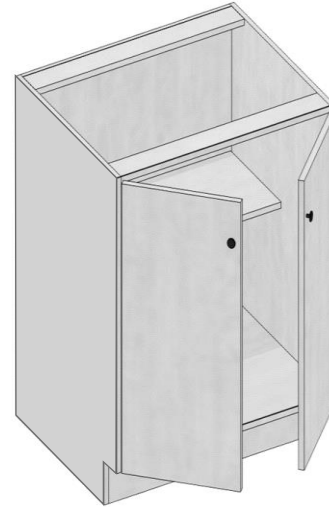

TABLE OF

Kitchen – Base Cabinets
Pg.1 - 7

Kitchen – Wall Cabinets
Pg. 8 - 12

Tall Cabinets
Pg. 13 - 14

Vanity Cabinets
Pg. 15-16

Accessories
Pg. 17-19

Kitchen – Base Cabinets

Base Cabinets- Full Height Doors

Model	B09FHD	B12FHD	B15FHD	B18FHD	B21FHD
Width	9"	12"	15"	18"	21"
Depth	24"	24"	24"	24"	24"
Height	34.5"	34.5"	34.5"	34.5"	34.5"
Adj.Shelf	1	1	1	1	1

*** All base cabinets can be used as sink base

Model	B24FHD	B27FHD	B30FHD	B33FHD	B36FHD
Width	24"	27"	30"	33"	36"
Depth	24"	24"	24"	24"	24"
Height	34.5"	34.5"	34.5"	34.5"	34.5"
Adj.Shelf	1	1	1	1	1

Base Cabinets- 2 Drawer Base

Model	2DB24	2DB30	2DB36
Width	24"	30"	36"
Depth	24"	24"	24"
Height	34.5"	34.5"	34.5"
Drawer	Top & Bottom: 15" H		

Kitchen – Base Cabinets

Base Cabinets- 3 Drawer Base

Model	DB12	DB15	DB18	DB21	DB24	DB27	DB30	DB33	DB36
Width	12"	15"	18"	21"	24"	27"	30"	33"	36"
Depth	24"	24"	24"	24"	24"	24"	24"	24"	24"
Height	34.5"	34.5"	34.5"	34.5"	34.5"	34.5"	34.5"	34.5"	34.5"
Drawer	Top: 6" H / Middle: 12"H / Bottom: 12"H								

Accessories

End Panel

Model	PANEL 34.5"*26"*3/4"
Width	26"
Depth	3/4"
Height	34.5"

Model	PANEL 34.5"*36"*3/4"
Width	36"
Depth	3/4"
Height	34.5"

*** Used for double sided island 24" & 12" back to back

Skin Panel