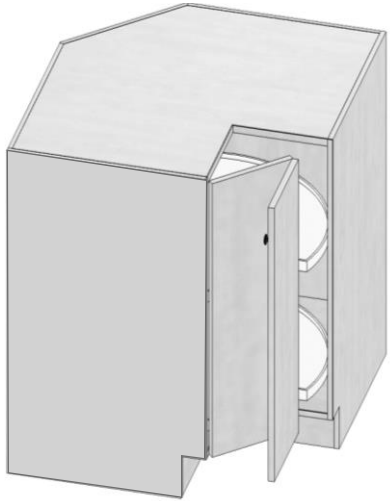

Base Cabinets- 2 Drawer Base

Model	2DB24	2DB30	2DB36
Width	24"	30"	36"
Depth	24"	24"	24"
Height	34.5"	34.5"	34.5"
Drawer	Top & Bottom: 15" H		

Kitchen – Base Cabinets

Base Cabinets- 3 Drawer Base

Model	DB12	DB15	DB18	DB21	DB24	DB27	DB30	DB33	DB36
Width	12"	15"	18"	21"	24"	27"	30"	33"	36"
Depth	24"	24"	24"	24"	24"	24"	24"	24"	24"
Height	34.5"	34.5"	34.5"	34.5"	34.5"	34.5"	34.5"	34.5"	34.5"
Drawer	Top: 6" H / Middle: 12"H / Bottom: 12"H								

Base Cabinets- Microwave Base

Model	BMC30
Width	30"
Depth	24"
Height	34.5"
Open	28.5"x16"

Kitchen – Base Cabinets

Base Cabinets- Lazy Susan

Model	BLS33	BLS36
Width	33"	36"
Depth	24"	24"
Height	34.5"	34.5"
Door size	9"	12"

Matching Accessory Insert

*** sold separately

Model	BCTRAY33	BCTRAY36
Trays	2	2

Kitchen – Base Cabinets

Base Cabinets – Blind Cabinet

Model	BBC42-18FHD
Width	42"
Depth	24"
Height	34.5"
Door	18"
Adj.Shelf	1
Pull	3"- 6"

Matching Accessory Insert

*** sold separately

Model	BC-TRAY L	BC-TRAY-R
Trays	2	2

Base Cabinets- Corner Sink Base

Model	CSB36
Width	36"
Depth	24"
Height	34.5"
Door	21"

Base Cabinets- Farm Sink Base

Model	FSB36
Width	36"
Depth	24"
Height	34.5"
Sink	33"