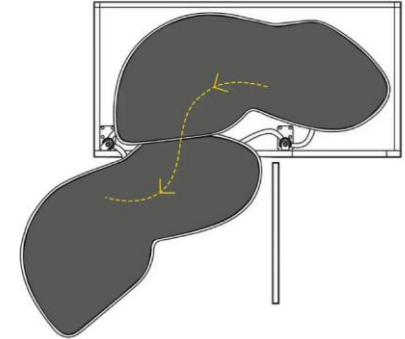

Matching Accessory Insert

*** sold separately

Model	BCTRAY33	BCTRAY36
Trays	2	2

Kitchen – Base Cabinets

Base Cabinets – Blind Cabinet

Model	BBC42-18FHD
Width	42"
Depth	24"
Height	34.5"
Door	18"
Adj.Shelf	1
Pull	3"- 6"

Matching Accessory Insert

*** sold separately

Model	BC-TRAY L	BC-TRAY-R
Trays	2	2

Base Cabinets- Corner Sink Base

Model	CSB36
Width	36"
Depth	24"
Height	34.5"
Door	21"

Base Cabinets- Farm Sink Base

Model	FSB36
Width	36"
Depth	24"
Height	34.5"
Sink	33"