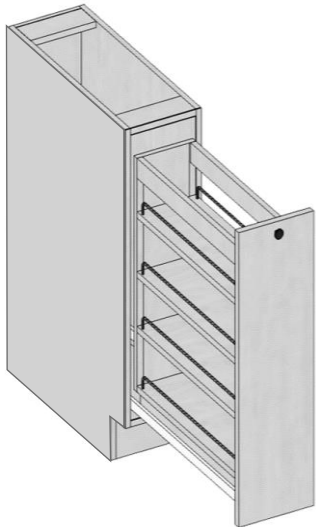

Matching Accessory Insert

*** sold separately

Model	BCTRAY33	BCTRAY36
Trays	2	2

Kitchen – Base Cabinets

Base Cabinets – Blind Cabinet

Model	BBC42-18FHD
Width	42"
Depth	24"
Height	34.5"
Door	18"
Adj.Shelf	1
Pull	3"- 6"

Matching Accessory Insert

*** sold separately

Model	BC-TRAY L	BC-TRAY-R
Trays	2	2

Base Cabinets- Corner Sink Base

Model	CSB36
Width	36"
Depth	24"
Height	34.5"
Door	21"

Base Cabinets- Farm Sink Base

Model	FSB36
Width	36"
Depth	24"
Height	34.5"
Sink	33"

*** will have to be cut out from customer

Kitchen – Base Cabinets

Base Cabinets – Trash Pull out

Model	B18FHD
Width	18"
Depth	24"
Height	34.5"
Bins	2

*** sold separately

Model	
Trash Kit	1

Base Cabinets – Spice Rack

Model	SP09-L	SP09-R
Width	9"	9"
Depth	24"	24"
Height	34.5"	34.5"

*** sold separately

Model	SR09-L	SR09-R
Tiers	3	3

Matching Accessory Insert

Kitchen – Wall Cabinets

Wall Cabinets- 24" Deep

Model	W361224	W361824	W362424
Width	36"	36"	36"
Depth	24"	24"	24"
Height	12"	18"	24"
Adj.Shelf			1