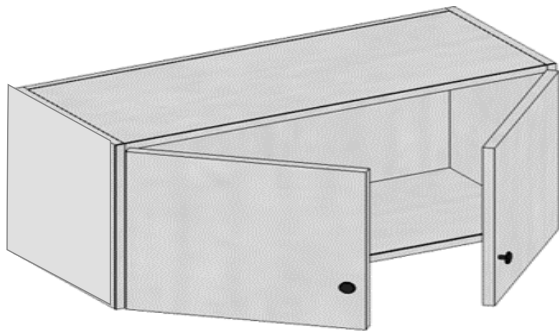

Model	W3612	W3618	W3624
Width	36"	36"	36"
Depth	12"	12"	12"
Height	12"	18"	24"
Adj.Shelf			1