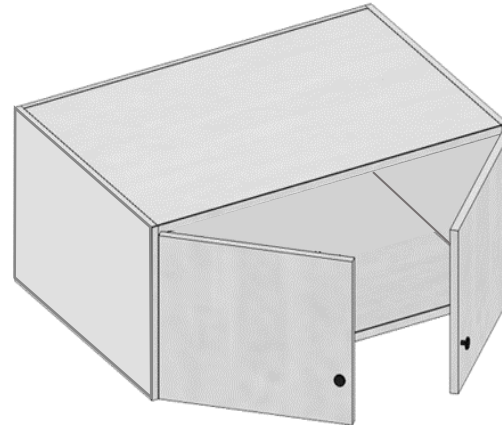

Matching Accessory Insert

*** sold separately

Model	BC-TRAY L	BC-TRAY-R
Trays	2	2

Base Cabinets- Corner Sink Base

Model	CSB36
Width	36"
Depth	24"
Height	34.5"
Door	21"

Base Cabinets- Farm Sink Base

Model	FSB36
Width	36"
Depth	24"
Height	34.5"
Sink	33"

*** will have to be cut out from customer

Kitchen – Base Cabinets

Base Cabinets – Trash Pull out

Model	B18FHD
Width	18"
Depth	24"
Height	34.5"
Bins	2

*** sold separately

Model	
Trash Kit	1

Base Cabinets – Spice Rack

Model	SP09-L	SP09-R
Width	9"	9"
Depth	24"	24"
Height	34.5"	34.5"

*** sold separately

Model	SR09-L	SR09-R
Tiers	3	3

Matching Accessory Insert

Kitchen – Wall Cabinets

Wall Cabinets- 24" Deep

Model	W361224	W361824	W362424
Width	36"	36"	36"
Depth	24"	24"	24"
Height	12"	18"	24"
Adj.Shelf			1

Wall Cabinets- 36" Wide

Wall Cabinets- 30" Wide

Model	W3612	W3618	W3624
Width	36"	36"	36"
Depth	12"	12"	12"
Height	12"	18"	24"
Adj.Shelf			1

Model	W3012	W3018	W3024
Width	30"	30"	30"
Depth	12"	12"	12"
Height	12"	18"	24"
Adj.Shelf			1