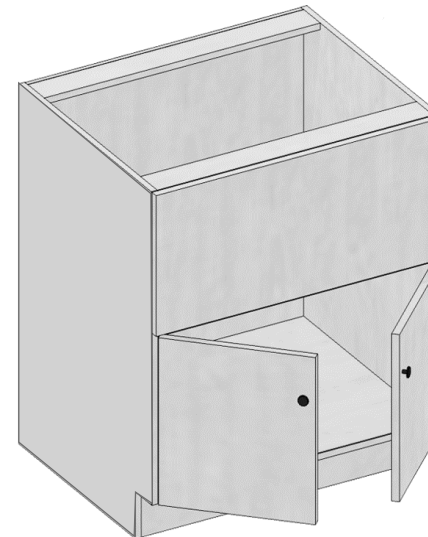

Matching Accessory Insert

*** sold separately

Model	BCTRAY33	BCTRAY36
Trays	2	2

Kitchen – Base Cabinets

Base Cabinets – Blind Cabinet

Model	BBC42-18FHD
Width	42"
Depth	24"
Height	34.5"
Door	18"
Adj.Shelf	1
Pull	3"- 6"

Matching Accessory Insert

*** sold separately

Model	BC-TRAY L	BC-TRAY-R
Trays	2	2

Base Cabinets- Corner Sink Base

Model	CSB36
Width	36"
Depth	24"
Height	34.5"
Door	21"

Base Cabinets- Farm Sink Base

Model	FSB36
Width	36"
Depth	24"
Height	34.5"
Sink	33"

*** will have to be cut out from customer

Kitchen – Base Cabinets

Base Cabinets – Trash Pull out

Model	B18FHD
Width	18"
Depth	24"
Height	34.5"
Bins	2

*** sold separately

Model	
Trash Kit	1

Base Cabinets – Spice Rack