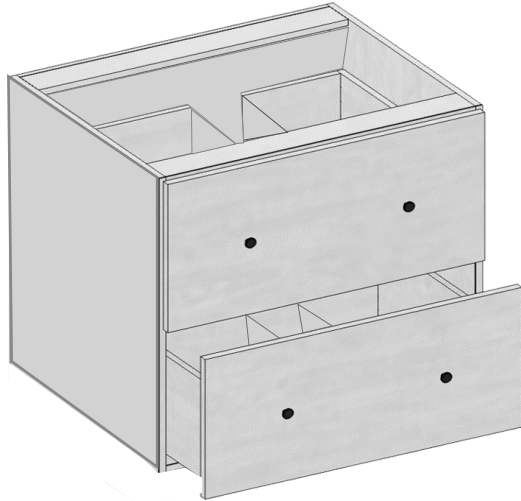

Model	VSB24FHD	VSB27FHD	VSB30FHD	VSB33FHD	VSB36FHD
Width	24"	27"	30"	33"	36"
Depth	21"	21"	21"	21"	21"
Height	34.5"	34.5"	34.5"	34.5"	34.5"

Vanity Cabinets- Drawer Base

Model	VDB12	VDB15	VDB18	VDB21	VDB24
Width	12"	15"	18"	21"	24"
Depth	21"	21"	21"	21"	21"
Height	34.5"	34.5"	34.5"	34.5"	34.5"

Bathroom – Vanity Cabinets

Vanity Cabinets- Floating Vanity Drawer Sink Base

*** "U" shape drawer to go around plumbing, must confirm plumbing center

Model	FVSD24	FVSD30	FVSD36
Width	24"	30"	36"
Depth	21"	21"	21"
Height	24"	24"	24"