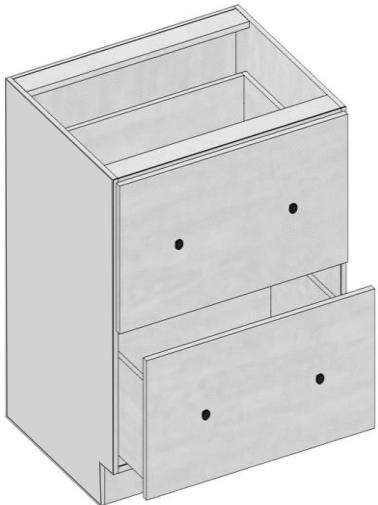

TABLE OF

Kitchen – Base Cabinets
Pg.1 - 7

Kitchen – Wall Cabinets
Pg. 8 - 12

Tall Cabinets
Pg. 13 - 14

Vanity Cabinets
Pg. 15-16

Accessories
Pg. 17-19

Kitchen – Base Cabinets

Base Cabinets- Full Height Doors

Model	B09FHD	B12FHD	B15FHD	B18FHD	B21FHD
Width	9"	12"	15"	18"	21"
Depth	24"	24"	24"	24"	24"
Height	34.5"	34.5"	34.5"	34.5"	34.5"
Adj.Shelf	1	1	1	1	1

*** All base cabinets can be used as sink base

Model	B24FHD	B27FHD	B30FHD	B33FHD	B36FHD
Width	24"	27"	30"	33"	36"
Depth	24"	24"	24"	24"	24"
Height	34.5"	34.5"	34.5"	34.5"	34.5"
Adj.Shelf	1	1	1	1	1

Base Cabinets- 2 Drawer Base

Model	2DB24	2DB30	2DB36
Width	24"	30"	36"
Depth	24"	24"	24"
Height	34.5"	34.5"	34.5"
Drawer	Top & Bottom: 15" H		

Kitchen – Base Cabinets

Base Cabinets- 3 Drawer Base

Model	DB12	DB15	DB18	DB21	DB24	DB27	DB30	DB33	DB36
Width	12"	15"	18"	21"	24"	27"	30"	33"	36"
Depth	24"	24"	24"	24"	24"	24"	24"	24"	24"
Height	34.5"	34.5"	34.5"	34.5"	34.5"	34.5"	34.5"	34.5"	34.5"
Drawer	Top: 6" H / Middle: 12"H / Bottom: 12"H								

Accessories

End Panel

Model	PANEL 34.5"*26"*3/4"
Width	26"
Depth	3/4"
Height	34.5"

Model	PANEL 34.5"*36"*3/4"
Width	36"
Depth	3/4"
Height	34.5"

*** Used for double sided island 24" & 12" back to back

Skin Panel