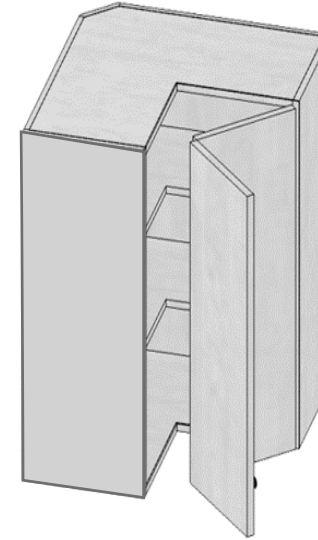

Wall Cabinets- Corner Diagonal

Model	WDC243012	WDC243612	WDC244212
Width	24"	24"	24"
Depth	24"	24"	24"
Height	30"	36"	42"
Adj.Shelf	2	2	2
Door	15.75"		

Kitchen – Wall Cabinets

Wall Cabinets- Corner Lazy Susan

Model	WLS243012	WLS2436	WLS2442
Width	24"	24"	24"
Depth	24"	24"	24"
Height	30"	36"	42"
Adj.Shelf	2	2	3

Metal Frame – Glass Door

Model	WG1230	WG1530	WG1830	WDCG243012
Width	12"	15"	18"	15.5"
Depth	3/4"	3/4"	3/4"	3/4"
Height	30"	30"	30"	30"