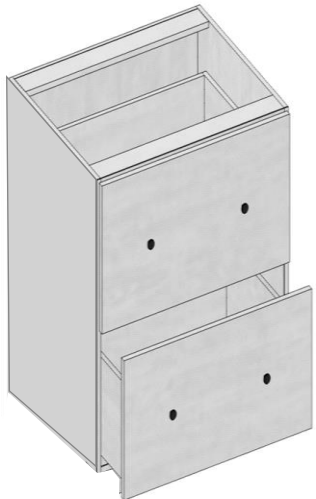

Vanity Cabinets- Floating Vanity Drawer Base

Model	FVDB12	FVDB15	FVDB18	FVDB21	FVDB24
Width	12"	15"	18"	21"	24"
Depth	21"	21"	21"	21"	21"
Height	24"	24"	24"	24"	24"