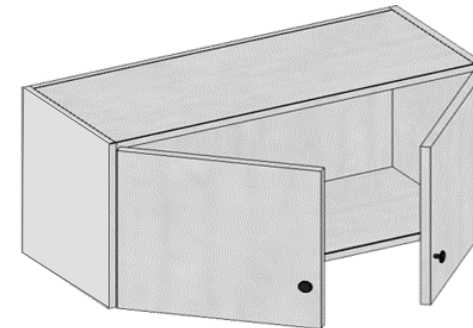

Matching Accessory Insert

*** sold separately

Model	BC-TRAY L	BC-TRAY-R
Trays	2	2

Base Cabinets- Corner Sink Base

Model	CSB36
Width	36"
Depth	24"
Height	34.5"
Door	21"

Base Cabinets- Farm Sink Base

Model	FSB36
Width	36"
Depth	24"
Height	34.5"
Sink	33"

*** will have to be cut out from customer

Kitchen – Base Cabinets

Base Cabinets – Trash Pull out

Model	B18FHD
Width	18"
Depth	24"
Height	34.5"
Bins	2

*** sold separately

Model	
Trash Kit	1

Base Cabinets – Spice Rack

Model	SP09-L	SP09-R
Width	9"	9"
Depth	24"	24"
Height	34.5"	34.5"

*** sold separately

Model	SR09-L	SR09-R
Tiers	3	3

Matching Accessory Insert

Kitchen – Wall Cabinets

Wall Cabinets- 24" Deep

Model	W361224	W361824	W362424
Width	36"	36"	36"
Depth	24"	24"	24"
Height	12"	18"	24"
Adj.Shelf			1

Wall Cabinets- 36" Wide

Wall Cabinets- 30" Wide

Model	W3612	W3618	W3624
Width	36"	36"	36"
Depth	12"	12"	12"
Height	12"	18"	24"
Adj.Shelf			1

Model	W3012	W3018	W3024
Width	30"	30"	30"
Depth	12"	12"	12"
Height	12"	18"	24"
Adj.Shelf			1