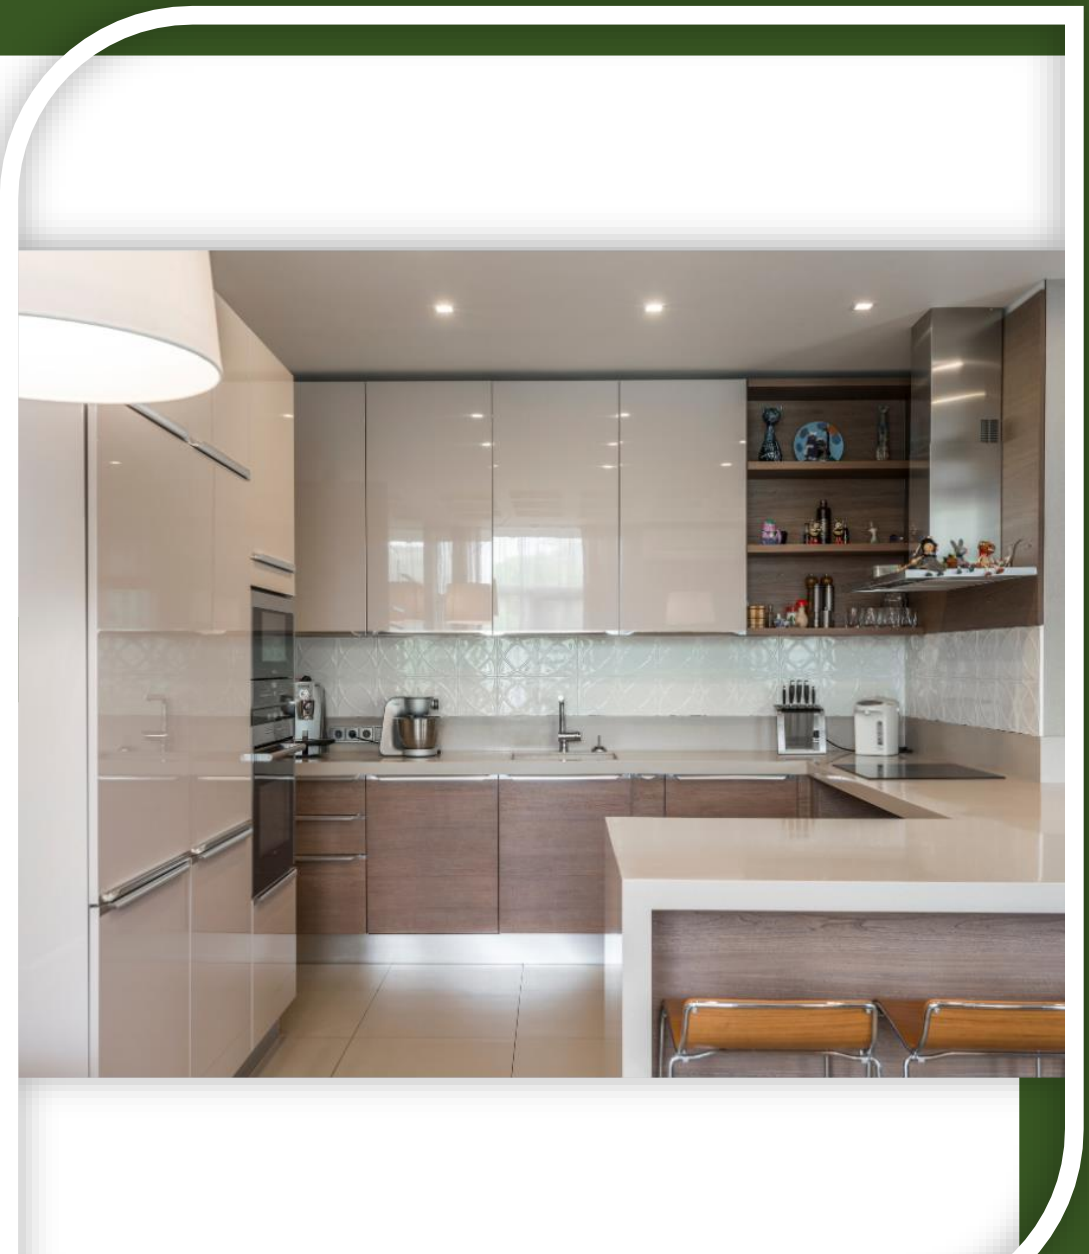

Model	W3030BF	W3630BF	W3036BF	W3636BF
Width	30"	36"	30"	36"
Depth	12"	12"	12"	12"
Height	30"	30"	36"	36"
Adj.Shelf	2	2	2	2