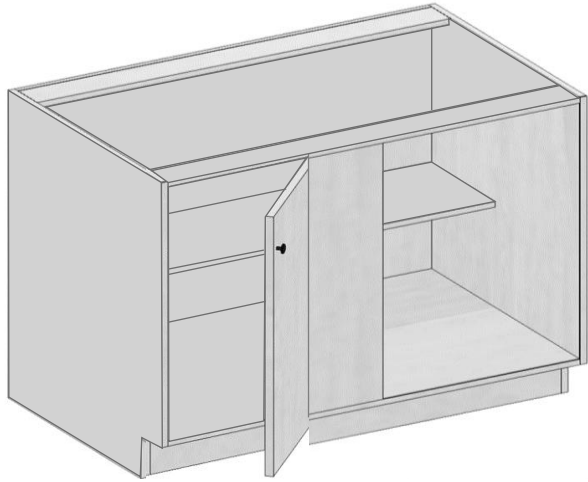

Base Cabinets- 2 Drawer Base

Model	2DB24	2DB30	2DB36
Width	24"	30"	36"
Depth	24"	24"	24"
Height	34.5"	34.5"	34.5"
Drawer	Top & Bottom: 15" H		

Kitchen – Base Cabinets

Base Cabinets- 3 Drawer Base

Model	DB12	DB15	DB18	DB21	DB24	DB27	DB30	DB33	DB36
Width	12"	15"	18"	21"	24"	27"	30"	33"	36"
Depth	24"	24"	24"	24"	24"	24"	24"	24"	24"
Height	34.5"	34.5"	34.5"	34.5"	34.5"	34.5"	34.5"	34.5"	34.5"
Drawer	Top: 6" H / Middle: 12"H / Bottom: 12"H								

Base Cabinets- Microwave Base

Model	BMC30
Width	30"
Depth	24"
Height	34.5"
Open	28.5"x16"

Kitchen – Base Cabinets

Base Cabinets- Lazy Susan

Model	BLS33	BLS36
Width	33"	36"
Depth	24"	24"
Height	34.5"	34.5"
Door size	9"	12"

Matching Accessory Insert

*** sold separately

Model	BCTRAY33	BCTRAY36
Trays	2	2

Kitchen – Base Cabinets

Base Cabinets – Blind Cabinet

Model	BBC42-18FHD
Width	42"
Depth	24"
Height	34.5"
Door	18"
Adj.Shelf	1
Pull	3"- 6"

Matching Accessory Insert

*** sold separately

Model	BC-TRAY L	BC-TRAY-R
Trays	2	2

Base Cabinets- Corner Sink Base

Model	CSB36
Width	36"
Depth	24"
Height	34.5"
Door	21"

Base Cabinets- Farm Sink Base

Model	FSB36
Width	36"
Depth	24"
Height	34.5"
Sink	33"