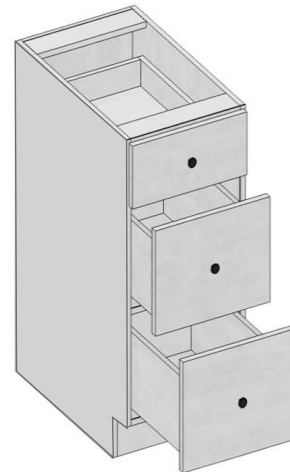

Vanity Cabinets- Drawer Base

Model	VDB12	VDB15	VDB18	VDB21	VDB24
Width	12"	15"	18"	21"	24"
Depth	21"	21"	21"	21"	21"
Height	34.5"	34.5"	34.5"	34.5"	34.5"