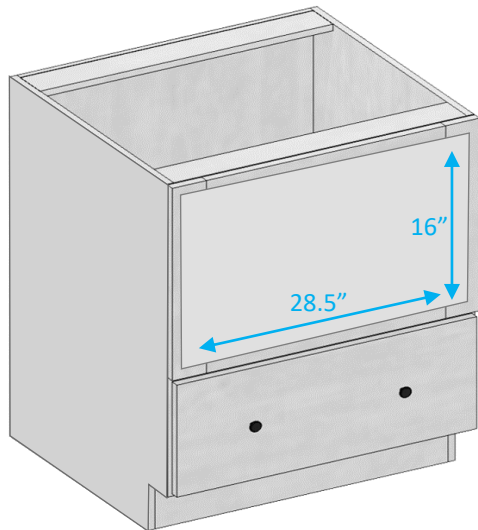

Model	B09FHD	B12FHD	B15FHD	B18FHD	B21FHD
Width	9"	12"	15"	18"	21"
Depth	24"	24"	24"	24"	24"
Height	34.5"	34.5"	34.5"	34.5"	34.5"
Adj.Shelf	1	1	1	1	1

*** All base cabinets can be used as sink base

Model	B24FHD	B27FHD	B30FHD	B33FHD	B36FHD
Width	24"	27"	30"	33"	36"
Depth	24"	24"	24"	24"	24"
Height	34.5"	34.5"	34.5"	34.5"	34.5"
Adj.Shelf	1	1	1	1	1

Base Cabinets- 2 Drawer Base

Model	2DB24	2DB30	2DB36
Width	24"	30"	36"
Depth	24"	24"	24"
Height	34.5"	34.5"	34.5"
Drawer	Top & Bottom: 15" H		

Kitchen – Base Cabinets

Base Cabinets- 3 Drawer Base

Model	DB12	DB15	DB18	DB21	DB24	DB27	DB30	DB33	DB36
Width	12"	15"	18"	21"	24"	27"	30"	33"	36"
Depth	24"	24"	24"	24"	24"	24"	24"	24"	24"
Height	34.5"	34.5"	34.5"	34.5"	34.5"	34.5"	34.5"	34.5"	34.5"
Drawer	Top: 6" H / Middle: 12"H / Bottom: 12"H								

Base Cabinets- Microwave Base

Model	BMC30
Width	30"
Depth	24"
Height	34.5"
Open	28.5"x16"

Kitchen – Base Cabinets

Base Cabinets- Lazy Susan

Model	BLS33	BLS36
Width	33"	36"
Depth	24"	24"
Height	34.5"	34.5"
Door size	9"	12"

Matching Accessory Insert

*** sold separately

Model	BCTRAY33	BCTRAY36
Trays	2	2

Kitchen – Base Cabinets

Base Cabinets – Blind Cabinet

Model	BBC42-18FHD
Width	42"
Depth	24"
Height	34.5"
Door	18"
Adj.Shelf	1
Pull	3"- 6"