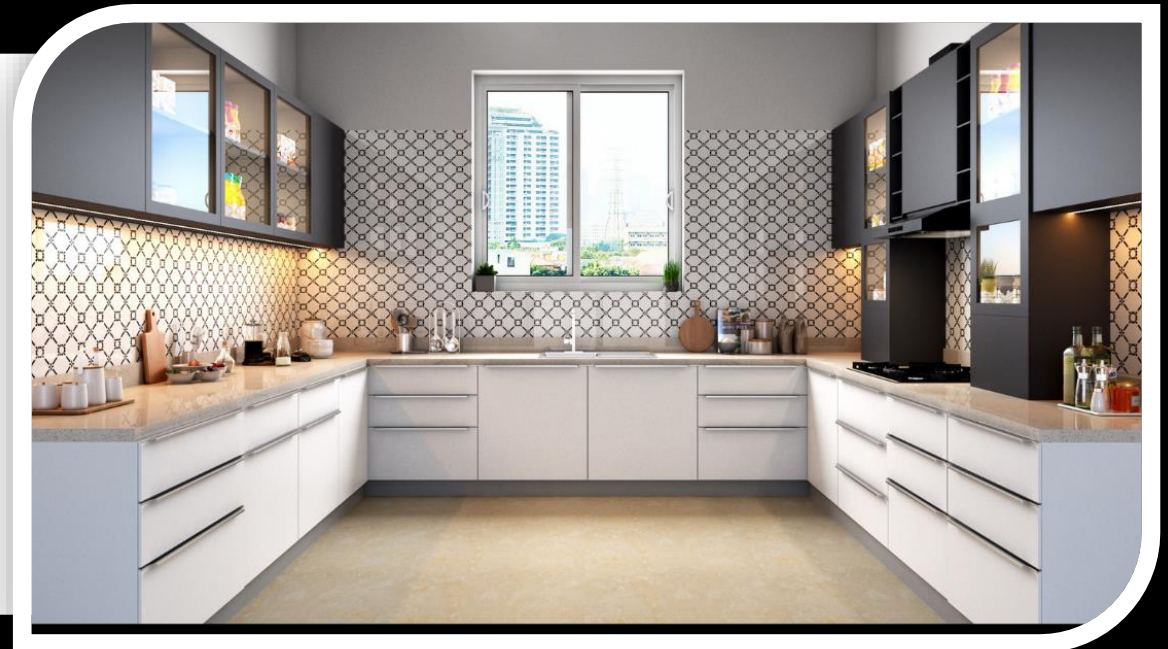

Model	2DB24	2DB30	2DB36
Width	24"	30"	36"
Depth	24"	24"	24"
Height	34.5"	34.5"	34.5"
Drawer	Top & Bottom: 15" H