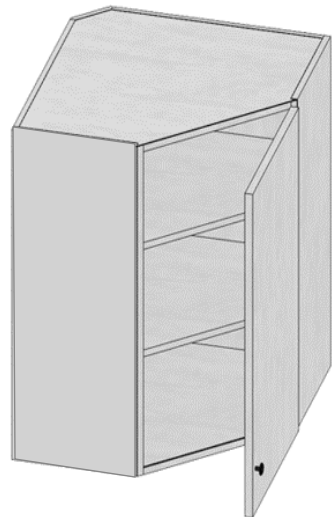

Kitchen – Wall Cabinets

Wall Cabinets- 42" tall

Model	W0942	W1242	W1542	W1842	W2142
Width	9"	12"	15"	18"	21"
Depth	12"	12"	12"	12"	12"
Height	42"	42"	42"	42"	42"
Adj.Shelf	2	2	2	2	2

Model	W2442	W2742	W3042	W3342	W3642
Width	24"	27"	30"	33"	36"
Depth	12"	12"	12"	12"	12"
Height	42"	42"	42"	42"	42"
Adj.Shelf	2	2	2	2	2

Wall Cabinets- Corner Diagonal

Model	WDC243012	WDC243612	WDC244212
Width	24"	24"	24"
Depth	24"	24"	24"
Height	30"	36"	42"
Adj.Shelf	2	2	2
Door	15.75"		

Kitchen – Wall Cabinets

Wall Cabinets- Corner Lazy Susan

Model	WLS243012	WLS2436	WLS2442
Width	24"	24"	24"
Depth	24"	24"	24"
Height	30"	36"	42"
Adj.Shelf	2	2	3

Metal Frame – Glass Door

Model	WG1230	WG1530	WG1830	WDCG243012
Width	12"	15"	18"	15.5"
Depth	3/4"	3/4"	3/4"	3/4"
Height	30"	30"	30"	30"