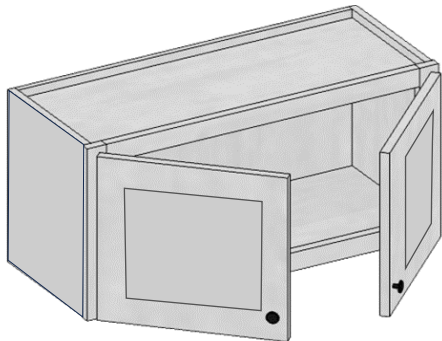

Wall Cabinets 33" Wide

Model	W3312	W3315	W3318	W3324
Width	33"	33"	33"	33"
Depth	12"	12"	12"	12"
Height	12"	15"	18"	24"
Adj.Shelf	0