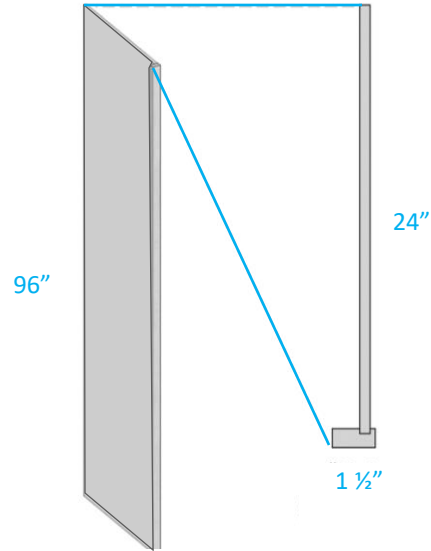

Accessories

Refrigerator Panel