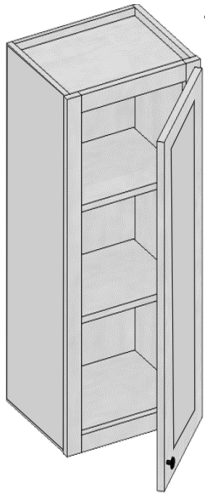

Wall Cabinets 36" tall

Model	W0936	W1236	W1536	W1836	W2136
Width	9"	12"	15"	18"	21"
Depth	12"	12"	12"	12"	12"
Height	36"	36"	36"	36"	36"
Adj.Shelf	2	2	2	2	2