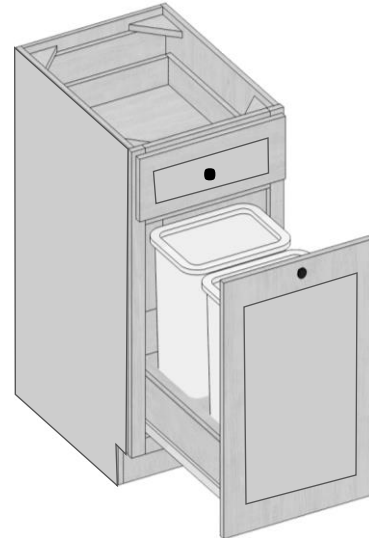

# Kitchen – Base Cabinets

Model	B09	B12	B15	B18	B21
Width	9"	12"	15"	18"	21"
Depth	24"	24"	24"	24"	24"
Height	34.5"	34.5"	34.5"	34.5"	34.5"
Adj.Shelf	1	1	1	1	1

Model	B24	B27	B30
Width	24"	27"	30"
Depth	24"	24"	24"
Height	34.5"	34.5"	34.5"
Adj.Shelf	1	1	1

Model	B33	B36	B39	B42
Width	33"	36"	39"	42"
Depth	24"	24"	24"	24"
Height	34.5"	34.5"	34.5"	34.5"
Adj.Shelf	1	1	1	1

Model	2DB24	2DB30	2DB36
Width	24"	30"	36"
Depth	24"	24"	24"
Height	34.5"	34.5"	34.5"
Drawer	Top & Bottom: 11" H		

# Kitchen – Base Cabinets

Model	DB12	DB15	DB18	DB21	DB24	DB30	DB36
Width	12"	15"	18"	21"	24"	30"	36"
Depth	24"	24"	24"	24"	24"	24"	24"
Height	34.5"	34.5"	34.5"	34.5"	34.5"	34.5"	34.5"
Drawer	Top: 7" H / Middle: 11"H / Bottom: 11"H						

Model	BES09
Width	9"
Depth	24"
Height	34.5"

Model	BWBK18
Width	18"
Depth	24"
Height	34.5"
Bins	2

Model	BMC27	BMC31
Width	27"	30"
Depth	24"	24"
Height	34.5"	34.5"
Open	24"x16"	27"x16"