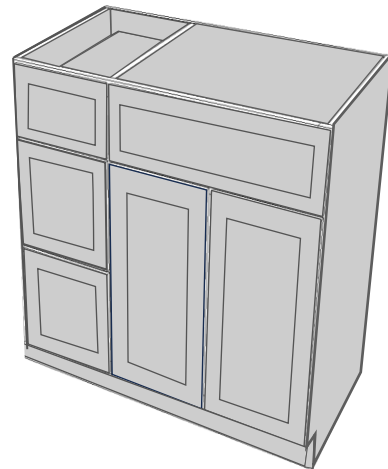

Vanity Single Sink Combo

Model	VSD4221DL/DR
Width	42"
Depth	21"
Height	34.5"

Specs coming soon

Model	VSD4821D
Width	48"
Depth	21"
Height	34.5"