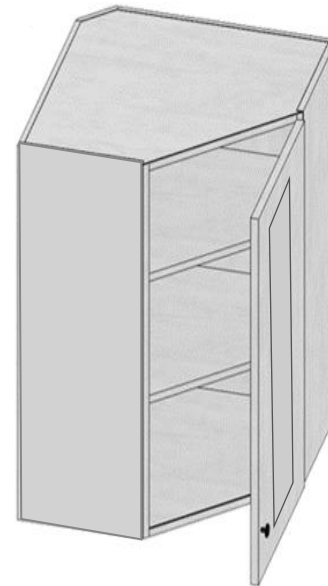

Model	WDC243012	WDC243612	WDC244212
Width	24"	24"	24"
Depth	24"	24"	24"
Height	30"	36"	42"
Adj.Shelf	2	2	3
Door	15.75"