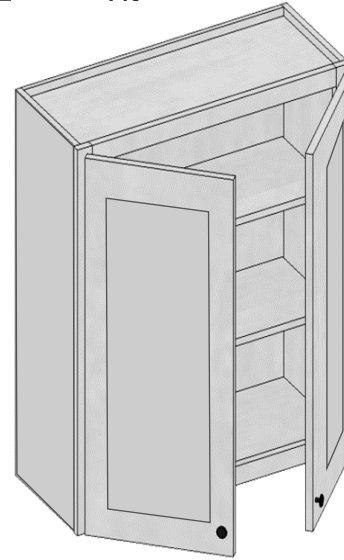

Model	W2442	W2742	W3042	W3342	W3642
Width	24"	27"	30"	33"	36"
Depth	12"	12"	12"	12"	12"
Height	42"	42"	42"	42"	42"
Adj.Shelf	2	2	2	2	2