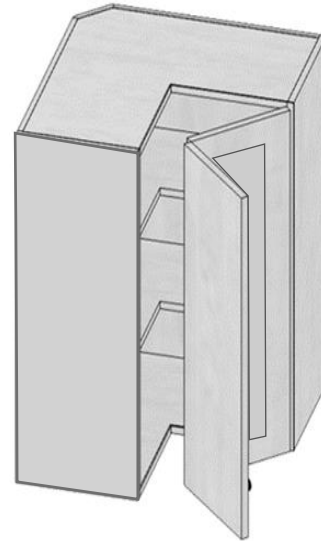

Kitchen – Wall Cabinets

Model	WLS2430	WLS2436	WLS2442
Width	24"	24"	24"
Depth	24"	24"	24"
Height	30"	36"	36"
Adj.Shelf	2	2	3
Door	12"