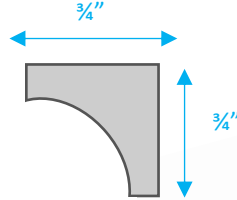

Cove Molding

Model	CM8
Length	96"
Width	.75"
Height	.75"