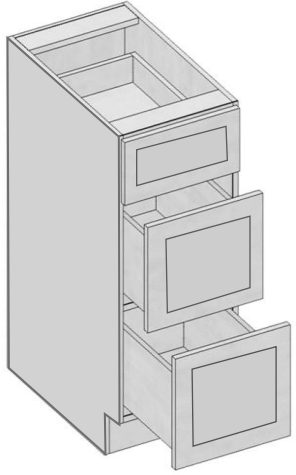

Bathroom – Vanity Cabinets

Vanity Drawer Base

Model	VDB12	VDB15	VDB18	VDB21	VDB24
Width	12"	15"	18"	21"	24"
Depth	21"	21"	21"	21"	21"
Height	34.5"	34.5"	34.5"	34.5"	34.5"