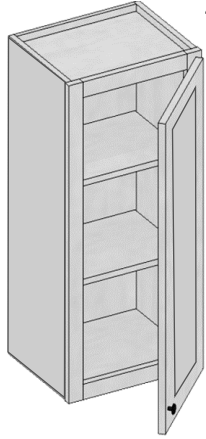

Kitchen – Wall Cabinets

Wall Cabinets 30" tall

Model	W0930	W1230	W1530	W1830	W2130
Width	9"	12"	15"	18"	21"
Depth	12"	12"	12"	12"	12"
Height	30"	30"	30"	30"	30"
Adj.Shelf	2	2	2	2	2