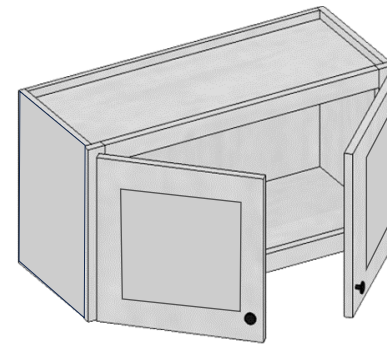

Wall Cabinets 30" Wide

Model	W3012	W3015	W3018	W3024
Width	30"	30"	30"	30"
Depth	12"	12"	12"	12"
Height	12"	15"	18"	24"
Adj.Shelf	0