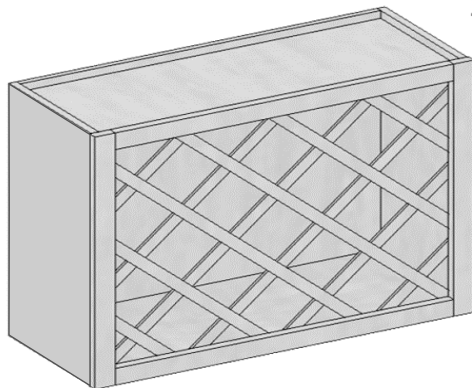

Wine Rack & Glass Holder

Model	WRC3015
Width	30"
Depth	12"
Height	15"