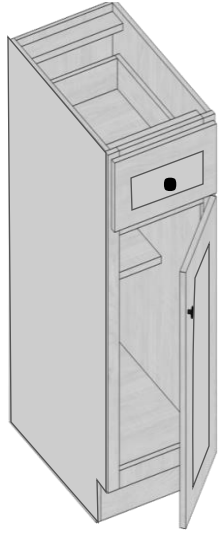

# TABLE OF CONTENTS

 Kitchen - Base Cabinets  
Pg.1 - 4

 Kitchen - Wall Cabinets  
Pg. 5 - 8

 Kitchen - Tall Cabinets  
Pg. 9 - 10

 Vanity Cabinets  
Pg. 11-13

 Accessories  
Pg. 14-18

**B  
A  
S  
E  
  
C  
A  
B  
I  
N  
E  
T  
S**

# Kitchen – Base Cabinets

Model	B09	B12	B15	B18	B21
Width	9"	12"	15"	18"	21"
Depth	24"	24"	24"	24"	24"
Height	34.5"	34.5"	34.5"	34.5"	34.5"
Adj.Shelf	1	1	1	1	1

Model	B24	B27	B30
Width	24"	27"	30"
Depth	24"	24"	24"
Height	34.5"	34.5"	34.5"
Adj.Shelf	1	1	1

Model	B33	B36	B39	B42
Width	33"	36"	39"	42"
Depth	24"	24"	24"	24"
Height	34.5"	34.5"	34.5"	34.5"
Adj.Shelf	1	1	1	1

Model	2DB24	2DB30	2DB36
Width	24"	30"	36"
Depth	24"	24"	24"
Height	34.5"	34.5"	34.5"
Drawer	Top & Bottom: 11" H		

# Kitchen – Base Cabinets

Model	DB12	DB15	DB18	DB21	DB24	DB30	DB36
Width	12"	15"	18"	21"	24"	30"	36"
Depth	24"	24"	24"	24"	24"	24"	24"
Height	34.5"	34.5"	34.5"	34.5"	34.5"	34.5"	34.5"
Drawer	Top: 7" H / Middle: 11"H / Bottom: 11"H						