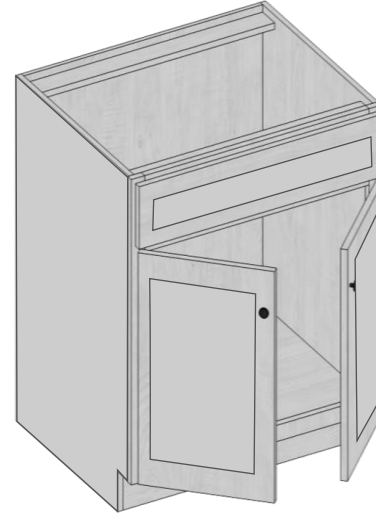

Model	VSB2421	VSB2421	VSB3021	VSB3321	VSB3621
Width	24"	27"	30"	33"	36"
Depth	21"	21"	21"	21"	21"
Height	34.5"	34.5"	34.5"	34.5"	34.5"