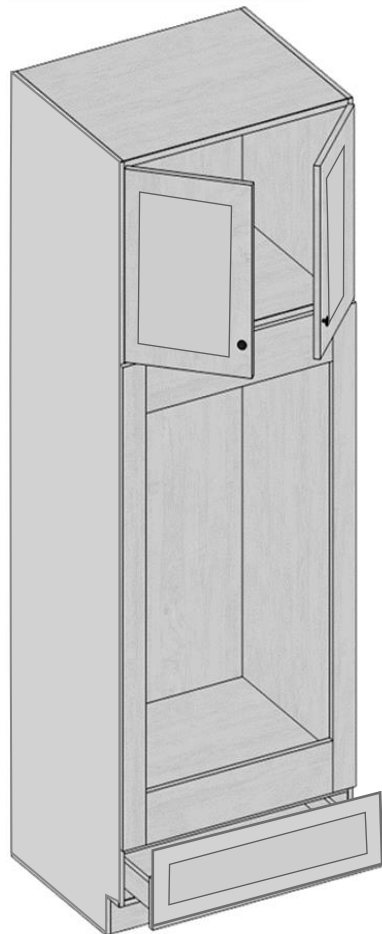

Kitchen – Tall Cabinets

Oven/Microwave Cabinet

*** Additional filler & drawer maybe needed depending on appliance dimensions