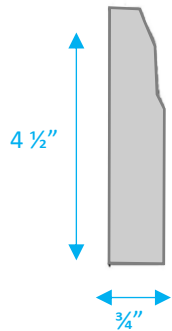

Base Molding

Model	BM8
Width	96"
Depth	.25"
Height	4.5"