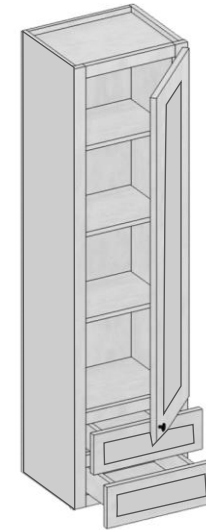

Model	CL156012
Width	15"
Depth	12"
Height	60"
Adj.Shelf	2