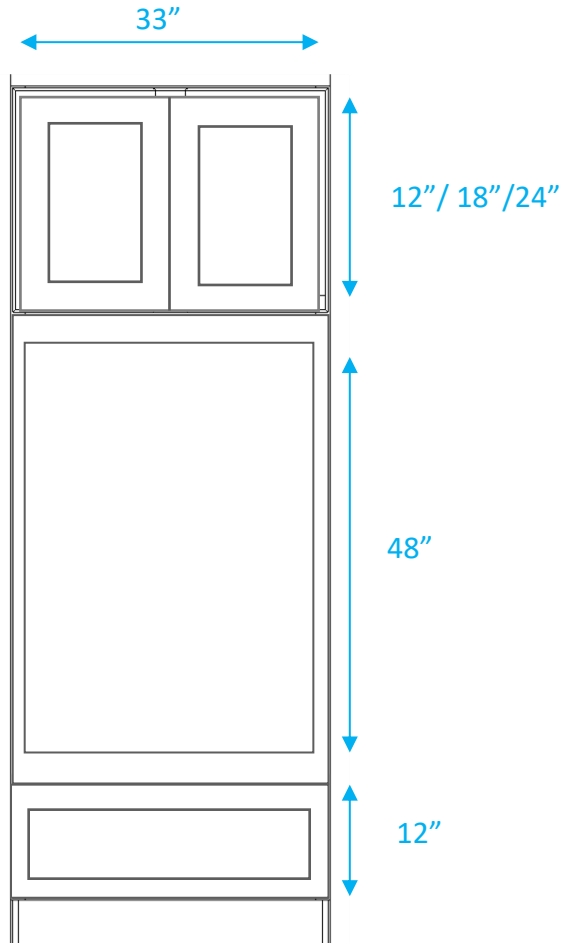

Model	OC338424	OC339024	OC339624
Width	33"	33"	33"
Depth	24"	24"	24"
Height	84"	90"	96"
Door	12" H	18" H	24" H
Drawer	1- 11" H		
Opening	29" x 48"