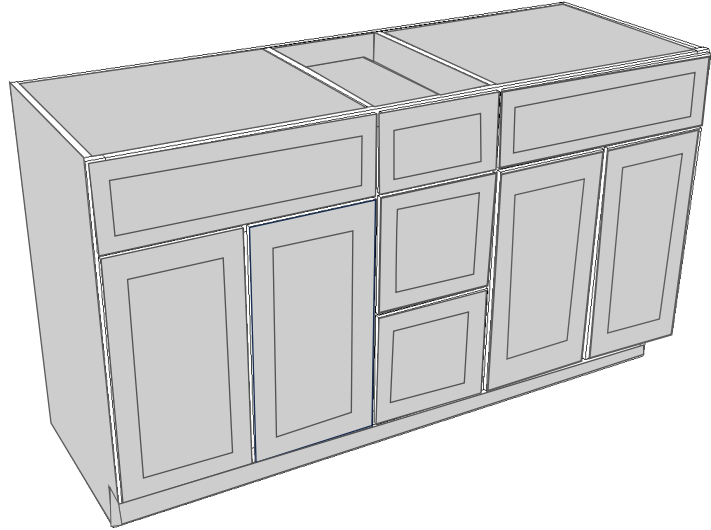

Bathroom – Vanity Cabinets

Vanity Double Sink Combo

Vanity Single Sink Combo

Model	VSD6021DD
Width	60"
Depth	21"
Height	34.5"

Specs coming soon

Model	VSD6021DD
Width	60"
Depth	21"
Height	34.5"