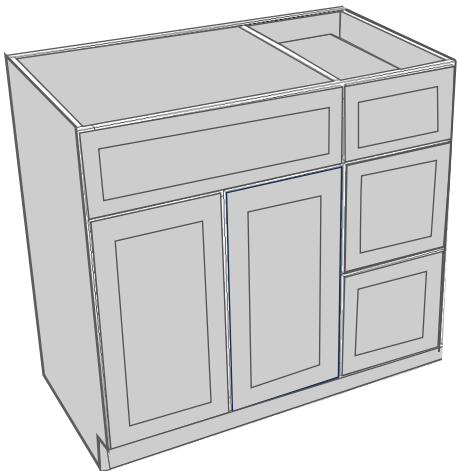

Vanity Single Sink Combo

Model	VSD4221DL/DR
Width	42"
Depth	21"
Height	34.5"

Specs coming soon

Model	VSD4821D
Width	48"
Depth	21"
Height	34.5"