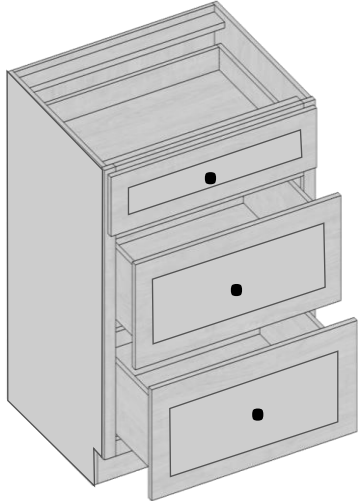

# Kitchen – Base Cabinets

Model	B09	B12	B15	B18	B21
Width	9"	12"	15"	18"	21"
Depth	24"	24"	24"	24"	24"
Height	34.5"	34.5"	34.5"	34.5"	34.5"
Adj.Shelf	1	1	1	1	1

Model	B24	B27	B30
Width	24"	27"	30"
Depth	24"	24"	24"
Height	34.5"	34.5"	34.5"
Adj.Shelf	1	1	1

Model	B33	B36	B39	B42
Width	33"	36"	39"	42"
Depth	24"	24"	24"	24"
Height	34.5"	34.5"	34.5"	34.5"
Adj.Shelf	1	1	1	1

Model	2DB24	2DB30	2DB36
Width	24"	30"	36"
Depth	24"	24"	24"
Height	34.5"	34.5"	34.5"
Drawer	Top & Bottom: 11" H		

# Kitchen – Base Cabinets

Model	DB12	DB15	DB18	DB21	DB24	DB30	DB36
Width	12"	15"	18"	21"	24"	30"	36"
Depth	24"	24"	24"	24"	24"	24"	24"
Height	34.5"	34.5"	34.5"	34.5"	34.5"	34.5"	34.5"
Drawer	Top: 7" H / Middle: 11"H / Bottom: 11"H						