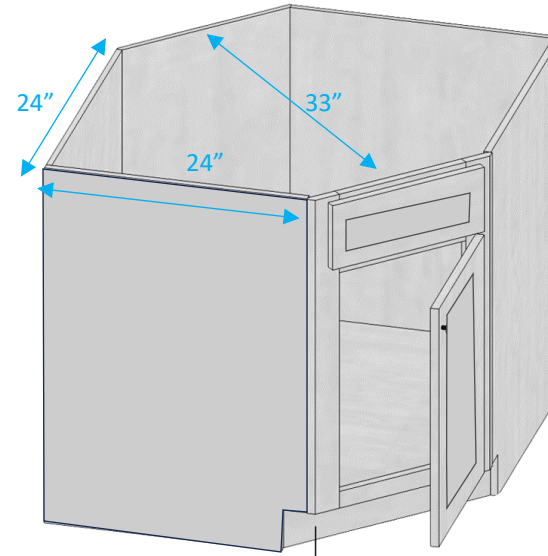

# Kitchen – Base Cabinets

<b>Model</b>	<b>BEC2424</b>
<b>Width</b>	24"
<b>Depth</b>	24"
<b>Height</b>	34.5"
<b>Adj.Shelf</b>	1

<b>Model</b>	<b>SP09</b>
<b>Width</b>	9"
<b>Depth</b>	24"
<b>Height</b>	34.5"

<b>Model</b>	<b>BBC42</b>
<b>Width</b>	42"
<b>Depth</b>	24"
<b>Height</b>	34.5"
<b>Adj.Shelf</b>	1
<b>Pull</b>	3"- 6"

<b>Model</b>	<b>BLS33</b>	<b>BLS36</b>
<b>Width</b>	33"	36"
<b>Depth</b>	24"	24"
<b>Height</b>	34.5"	34.5"
<b>Tray</b>	2	2
<b>Door size</b>	9"	12"

# Kitchen – Base Cabinets

Model	SB30	SB33	SB36	SB42
Width	30"	33"	36"	42"
Depth	24"	24"	24"	24"
Height	34.5"	34.5"	34.5"	34.5"

Model	CSB36
Width	36"
Depth	24"
Height	34.5"

Model	FSB36	Opening
Width	36"	33"
Depth	24"	24"
Height	34.5"	10"
Sink	33"	

\* With no modification

Model	FSB36
Width	36"
Depth	24"
Height	24.5"
Sink	36"

\* Will need additional support

W  
A  
L  
L  
C  
A  
B  
I  
N  
E  
T  
S