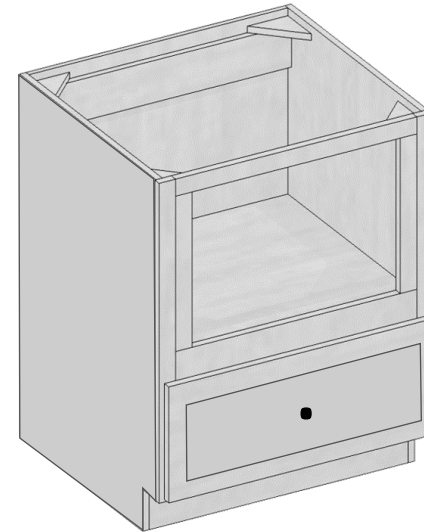

Model	B33	B36	B39	B42
Width	33"	36"	39"	42"
Depth	24"	24"	24"	24"
Height	34.5"	34.5"	34.5"	34.5"
Adj.Shelf	1	1	1	1

Model	2DB24	2DB30	2DB36
Width	24"	30"	36"
Depth	24"	24"	24"
Height	34.5"	34.5"	34.5"
Drawer	Top & Bottom: 11" H		

# Kitchen – Base Cabinets

Model	DB12	DB15	DB18	DB21	DB24	DB30	DB36
Width	12"	15"	18"	21"	24"	30"	36"
Depth	24"	24"	24"	24"	24"	24"	24"
Height	34.5"	34.5"	34.5"	34.5"	34.5"	34.5"	34.5"
Drawer	Top: 7" H / Middle: 11"H / Bottom: 11"H						

Model	BES09
Width	9"
Depth	24"
Height	34.5"

Model	BWBK18
Width	18"
Depth	24"
Height	34.5"
Bins	2

Model	BMC27	BMC31
Width	27"	30"
Depth	24"	24"
Height	34.5"	34.5"
Open	24"x16"	27"x16"