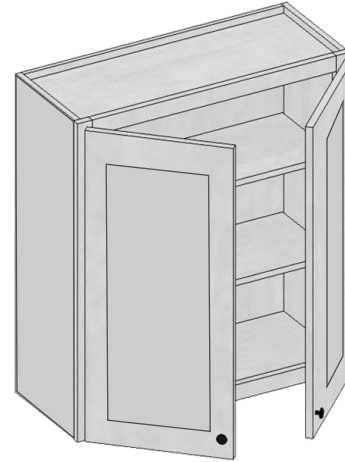

Model	W2430	W2730	W3030	W3330	W3630
Width	24"	27"	30"	33"	36"
Depth	12"	12"	12"	12"	12"
Height	30"	30"	30"	30"	30"
Adj.Shelf	2	2	2	2	2