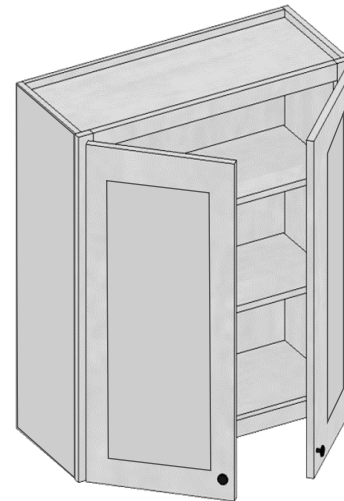

Model	W2436	W2736	W3036	W3336	W3636
Width	24"	27"	30"	33"	36"
Depth	12"	12"	12"	12"	12"
Height	36"	36"	36"	36"	36"
Adj.Shelf	2	2	2	2	2