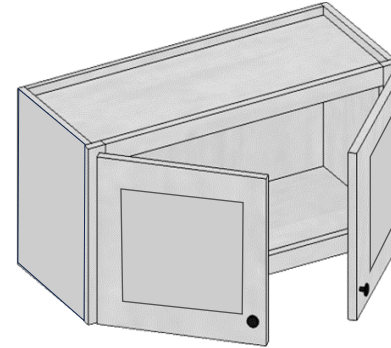

Model	W2412	W2712	W3012	W3312	W3612
Width	24"	27"	30"	30"	36"
Depth	12"	12"	12"	12"	12"
Height	12"	12"	12"	12"	12"
Adj.Shelf	0				

*** W2412 & W1212 & W2112 Only available in White Shaker