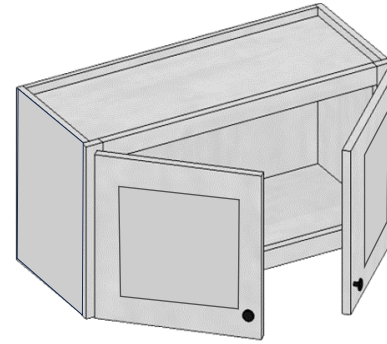

Kitchen – Wall Cabinets

Model	W361224	W361524	W361824	W362424
Width	36"	36"	36"	36"
Depth	24"	24"	24"	24"
Height	12"	15"	18"	24"
Adj.Shelf				1