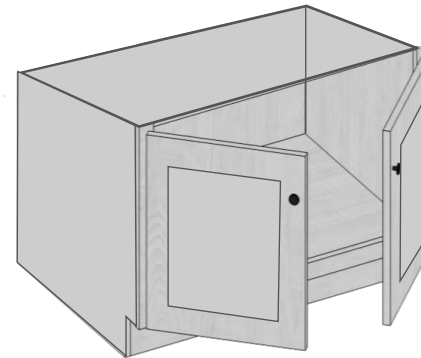

<b>Model</b>	<b>BBC42</b>
<b>Width</b>	42"
<b>Depth</b>	24"
<b>Height</b>	34.5"
<b>Adj.Shelf</b>	1
<b>Pull</b>	3"- 6"

<b>Model</b>	<b>BLS33</b>	<b>BLS36</b>
<b>Width</b>	33"	36"
<b>Depth</b>	24"	24"
<b>Height</b>	34.5"	34.5"
<b>Tray</b>	2	2
<b>Door size</b>	9"	12"

# Kitchen – Base Cabinets

Model	SB30	SB33	SB36	SB42
Width	30"	33"	36"	42"
Depth	24"	24"	24"	24"
Height	34.5"	34.5"	34.5"	34.5"

Model	CSB36
Width	36"
Depth	24"
Height	34.5"

Model	FSB36	Opening
Width	36"	33"
Depth	24"	24"
Height	34.5"	10"
Sink	33"	

\* With no modification

Model	FSB36
Width	36"
Depth	24"
Height	24.5"
Sink	36"

\* Will need additional support

W  
A  
L  
L  
C  
A  
B  
I  
N  
E  
T  
S