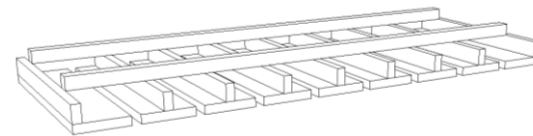

Model	30GR
Width	30"
Depth	12"
Height	1.5"