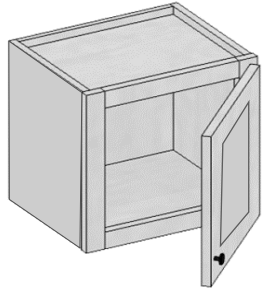

Kitchen – Wall Cabinets

Model	W1212	W1512	W1812	W2112
Width	12"	15"	18"	21"
Depth	12"	12"	12"	12"
Height	12"	12"	12"	12"
Adj.Shelf	0