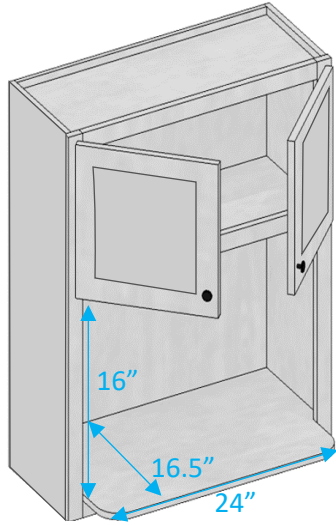

Kitchen – Wall Cabinets

Wall Microwave Cabinet