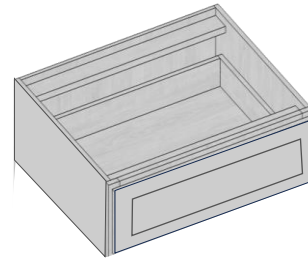

Vanity Knee Drawer

Counter Linen

Model	KD2421	KD3021
Width	24"	30"
Depth	21"	21"
Height	7"	7"