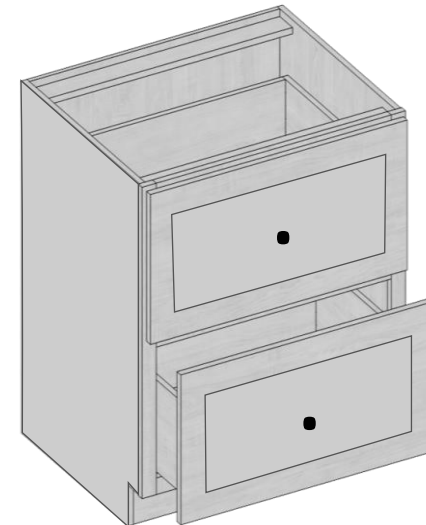

# Kitchen – Base Cabinets

Model	B09	B12	B15	B18	B21
Width	9"	12"	15"	18"	21"
Depth	24"	24"	24"	24"	24"
Height	34.5"	34.5"	34.5"	34.5"	34.5"
Adj.Shelf	1	1	1	1	1

Model	B24	B27	B30
Width	24"	27"	30"
Depth	24"	24"	24"
Height	34.5"	34.5"	34.5"
Adj.Shelf	1	1	1

Model	B33	B36	B39	B42
Width	33"	36"	39"	42"
Depth	24"	24"	24"	24"
Height	34.5"	34.5"	34.5"	34.5"
Adj.Shelf	1	1	1	1

Model	2DB24	2DB30	2DB36
Width	24"	30"	36"
Depth	24"	24"	24"
Height	34.5"	34.5"	34.5"
Drawer	Top & Bottom: 11" H		