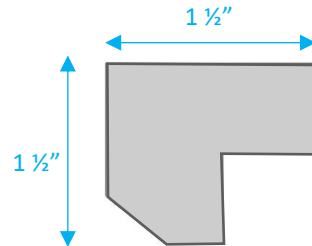

Light Rail Molding

Model	LM8
Width	96"
Depth	.25"
Height	4.5"