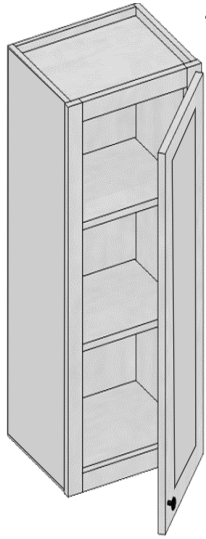

Kitchen – Wall Cabinets

Wall Cabinets 42" tall

Model	W0942	W1242	W1542	W1842	W2142
Width	9"	12"	15"	18"	21"
Depth	12"	12"	12"	12"	12"
Height	42"	42"	42"	42"	42"
Adj.Shelf	2	2	2	2	2