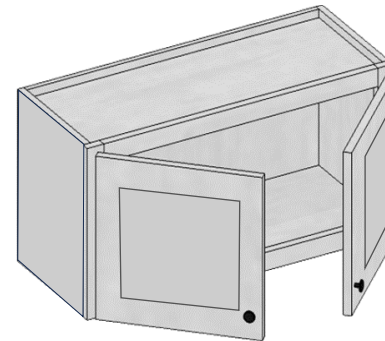

Model	W2415	W2715	W3015	W3315	W3615
Width	24"	27"	30"	30"	36"
Depth	12"	12"	12"	12"	12"
Height	15"	15"	15"	15"	15"
Adj.Shelf	0				

*** W2415 & W1215 & W2115 Only available in White & Grey Shaker