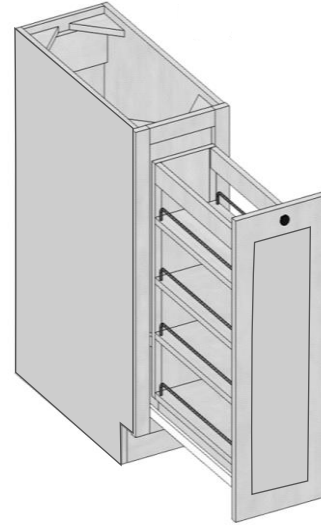

Model	SP09
Width	9"
Depth	24"
Height	34.5"