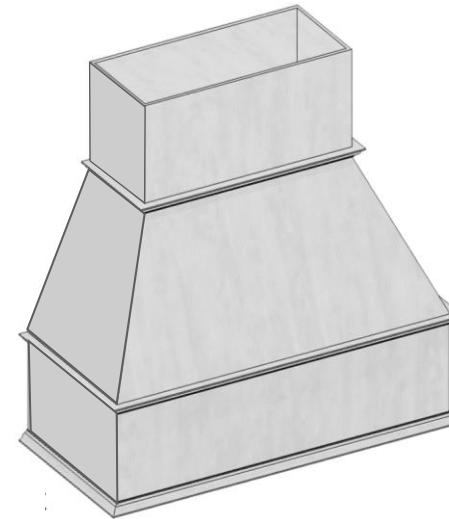

Fillers

Model	WF630	WF642
Width	6"	6"
Depth	0.75"	0.75"
Height	30"	42"

Model	WF330	WF336	WF642
Width	3"	3"	3"
Depth	0.75"	0.75"	0.75"
Height	30"	36"	42"

Tall Fillers

Model	TF3*96	TF6*96
Width	3"	6"
Depth	0.75"	0.75"
Height	96"	96"

Model	RH36
Width	36"
Depth	24"
Height	36"
Opening	33"